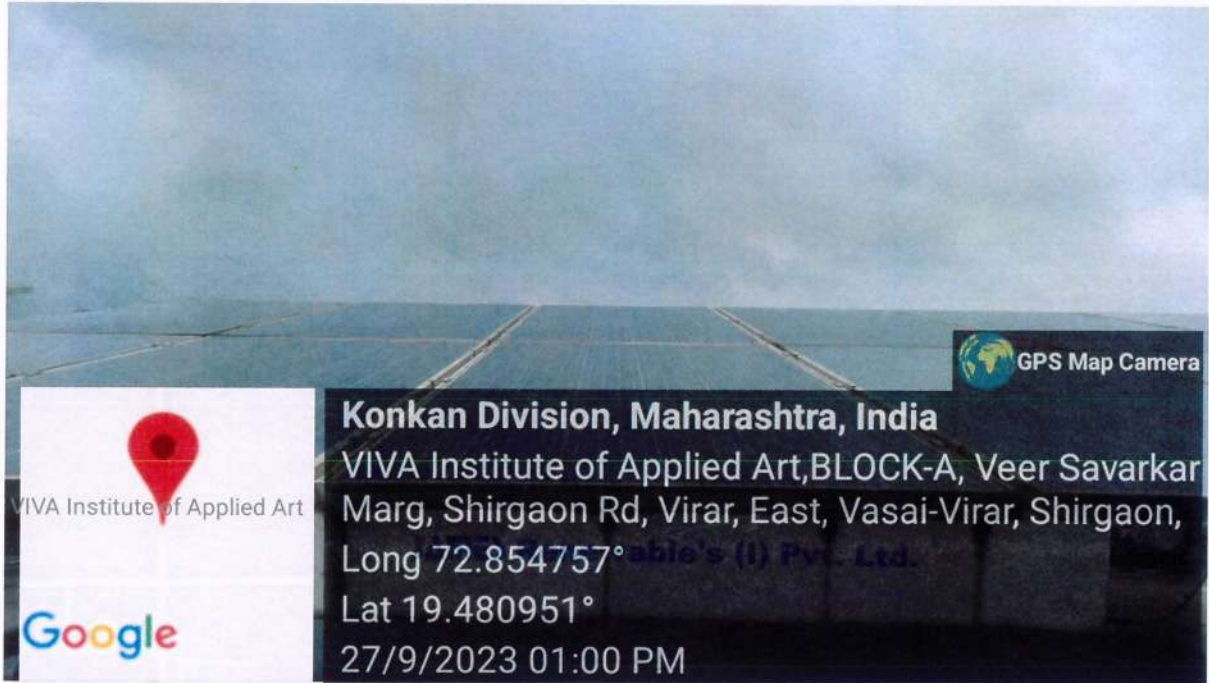

Vishnu Waman Thakur Charitable Trust's

VIVA INSTITUTE OF APPLIED ART

(Approved by A. I. C. T. E., Affiliated to University of Mumbai)

Block A, Veer Sawarkar Marg, Shirgaon, Virar-East, Dist: Palghar – 401 305

077569 37795 | www.vivaappliedart.org | contact@vivaappliedart.org

Solar Panels:-

PRINCIPAL

Vishnu Waman Thakur Charitable Trust's
VIVA INSTITUTE OF APPLIED ART