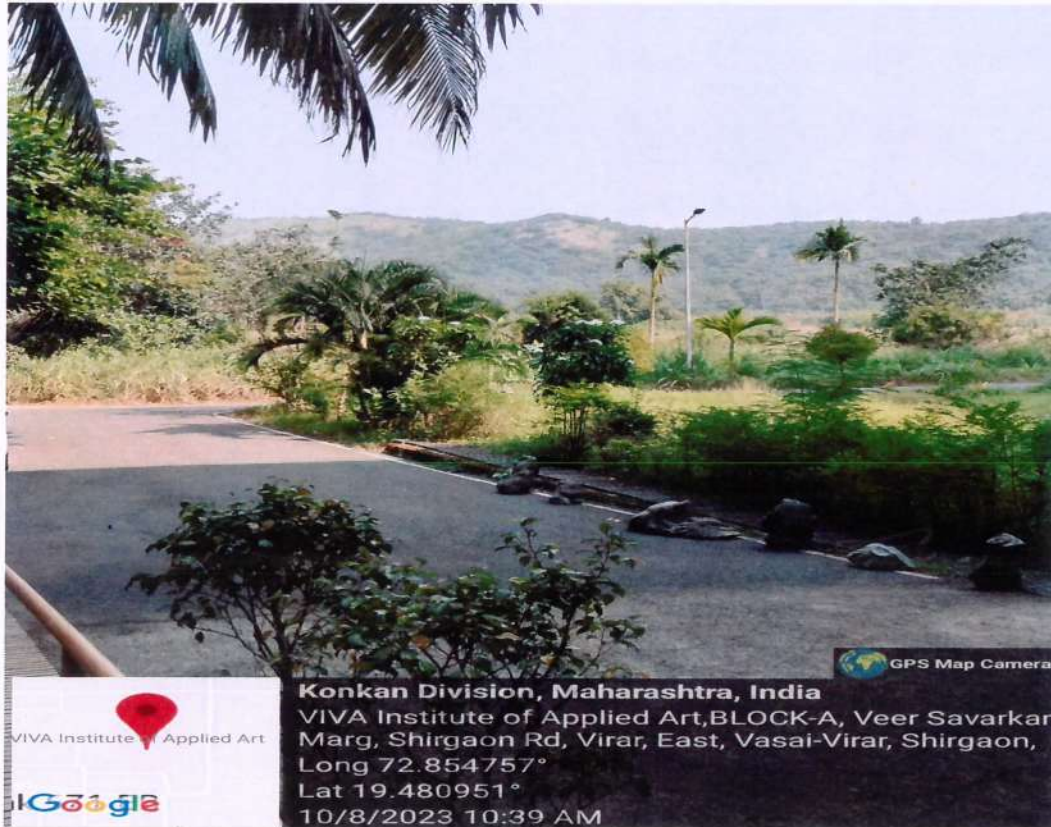

Vishnu Waman Thakur Charitable Trust's

VIVA INSTITUTE OF APPLIED ART

(Approved by A. I. C. T. E., Affiliated to University of Mumbai)

Block A, Veer Sawarkar Marg, Shirgaon, Virar-East, Dist: Palghar – 401 305
077569 37795 | www.vivaappliedart.org | contact@vivaappliedart.org

The Foundations of a Successful Green Campus:-

Sanjiv

PRINCIPAL

Vishnu Waman Thakur Charitable Trust's
VIVA INSTITUTE OF APPLIED ART