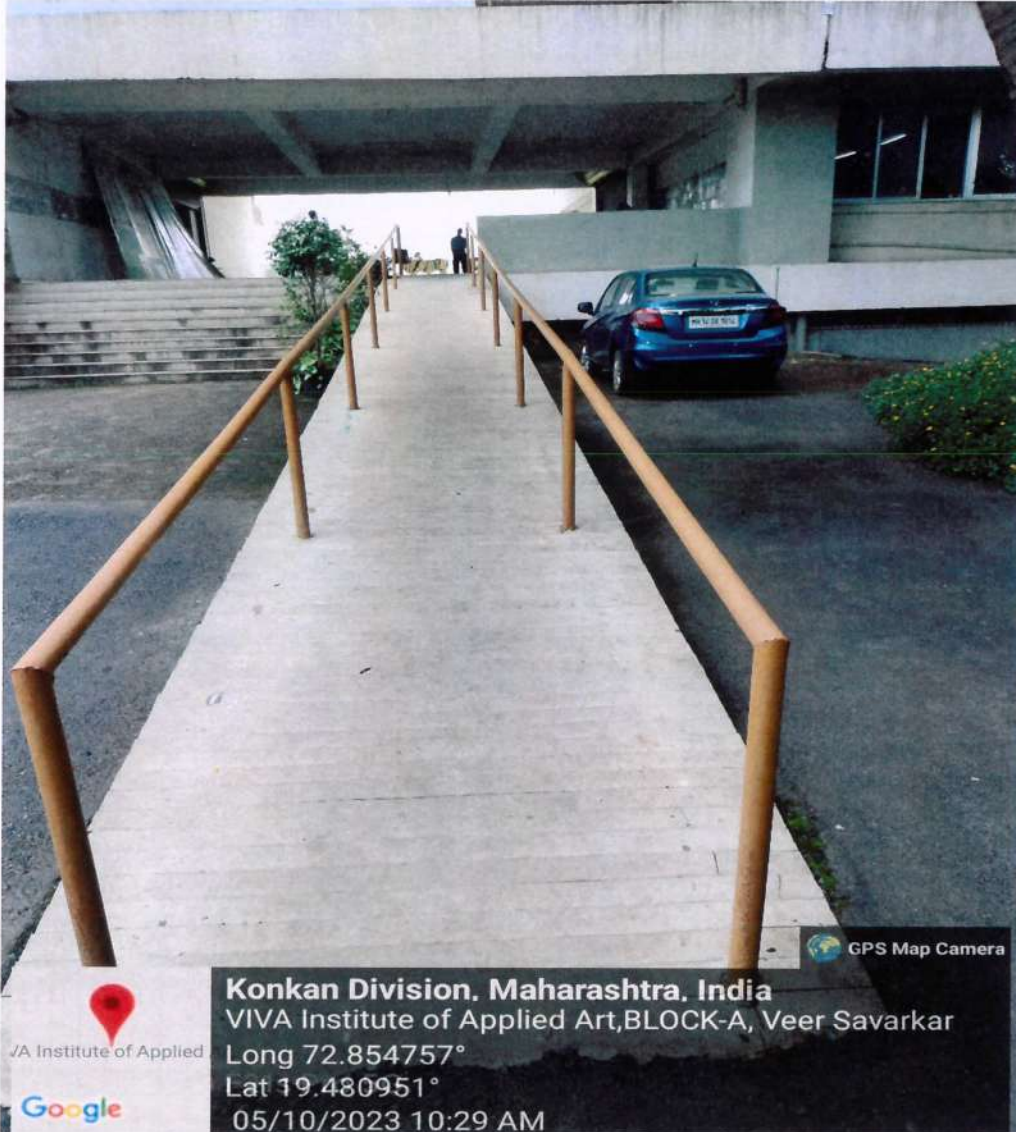

Vishnu Waman Thakur Charitable Trust's

VIVA INSTITUTE OF APPLIED ART

(Approved by A. I. C. T. E., Affiliated to University of Mumbai)

Block A, Veer Sawarkar Marg, Shirgaon, Virar-East, Dist: Palghar – 401 305

077569 37795 | www.vivaappliedart.org | contact@vivaappliedart.org

Pathway for Disable:-

PRINCIPAL

Vishnu Waman Thakur Charitable Trust's
VIVA INSTITUTE OF APPLIED ART