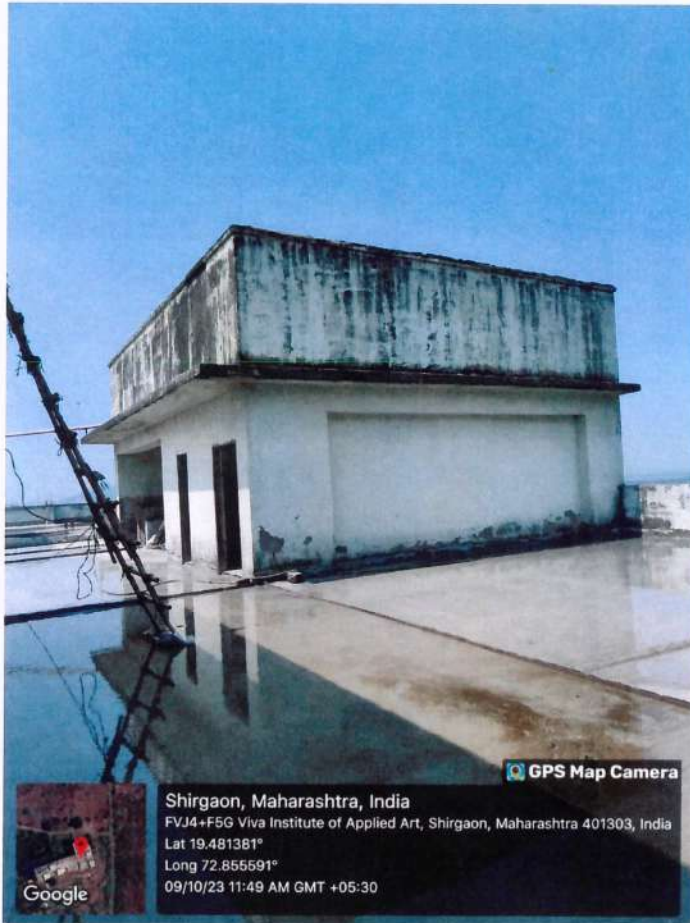

Block A, Veer Sawarkar Marg, Shirgaon, Virar-East, Dist: Palghar – 401 305

077569 37795 | www.vivaappliedart.org | contact@vivaappliedart.org

Overhead Water Tank:-

Sanjiv

PRINCIPAL

Vishnu Waman Thakur Charitable Trust's
VIVA INSTITUTE OF APPLIED ART