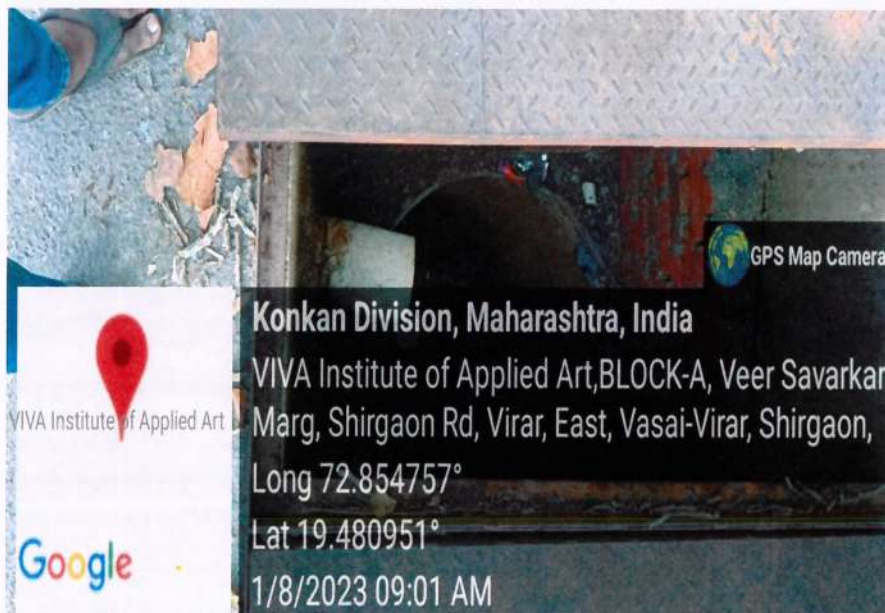

Vishnu Waman Thakur Charitable Trust's

VIVA INSTITUTE OF APPLIED ART

(Approved by A. I. C. T. E., Affiliated to University of Mumbai)

Block A, Veer Sawarkar Marg, Shirgaon, Virar-East, Dist: Palghar – 401 305

077569 37795 | www.vivaappliedart.org | contact@vivaappliedart.org

Rain Water Harvesting Plant:-

PRINCIPAL
Vishnu Waman Thakur Charitable Trust's
VIVA INSTITUTE OF APPLIED ART